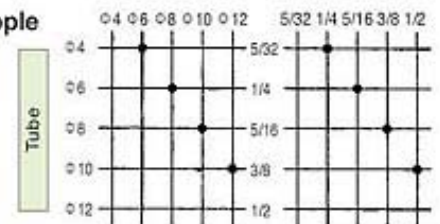

SQC Straight (Male)

SQD Branch Tee

SQG Straight (Female)

SQU Branch Y

SQL Elbow 90°

SQM Branch Double Y

SQSL Long Elbow

SQH Union Straight

SQMH Bulkhead Union-M (Brass)

SQMH Bulkhead Union-P (Plastic)

SQT Branch Tee

SQE Union Tee

SQY Union Y

SQV Union L

SQX Cross

SQLH L Partition Fitting

SQF Union

SPG Plug

SQW Branch Union Double Y

SPP Nipple

SQZ Universal Elbow

SPF Different Diam Nipple

SQP Female Universal Elbow

SQHJ Nipple Fitting

SQLJ Nipple Elbow Fitting

SQEG Union Tee Pressure Gauge

SQRC Straight Check Fitting

QSC Speed Control

SQRH Union Straight Check Fitting

QSN Speed Control

SQCG Pressure Gauge

QHV Hand Valve