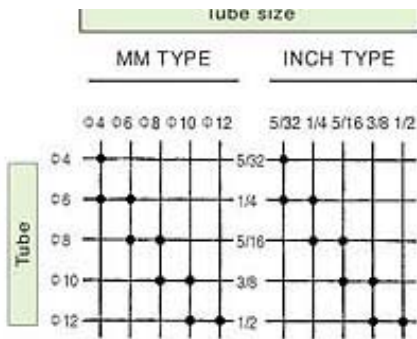

SQC Straight (Male)

SQD Branch Tee

SQG Straight (Female)

SQU Branch Y

SQL Elbow 90°

SQM Branch Double Y

SQSL Long Elbow

SQH Union Straight

SQMH Bulkhead Union-M (Brass)

SQMH Bulkhead Union-P (Plastic)

SQT Branch Tee

SQE Union Tee

SQY Union Y

SQV Union L

SQX Cross

SQLH L Partition Fitting