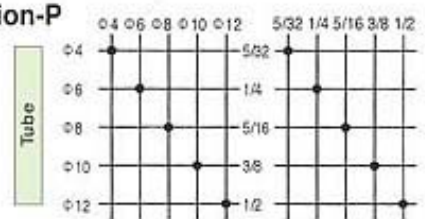

SQC Straight (Male)

SQD Branch Tee

SQG Straight (Female)

SQU Branch Y

SQL Elbow 90°

SQM Branch Double Y

SQSL Long Elbow

SQH Union Straight

SQMH Bulkhead Union-M (Brass)

SQMH Bulkhead Union-P (Plastic)

SQT Branch Tee

SQE Union Tee

SQY Union Y

SQV Union L

SQX Cross

SQLH L Partition Fitting