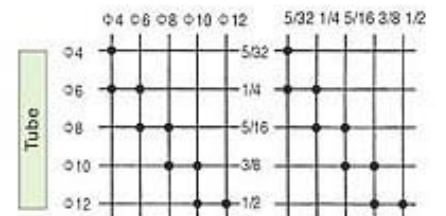

SQC Straight (Male)

SQD Branch Tee

SQG Straight (Female)

SQU Branch Y

SQL Elbow 90°

SQM Branch Double Y

SQSL Long Elbow

SQH Union Straight

SQMH Bulkhead Union-M (Brass)

SQMH Bulkhead Union-P (Plastic)

SQT Branch Tee

SQE Union Tee

SQY Union Y

SQV Union L

SQX Cross

SQLH L Partition Fitting