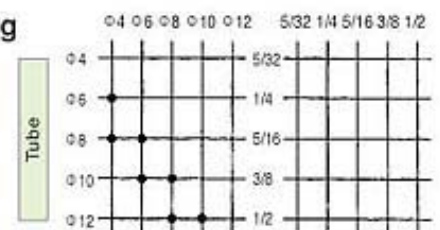

SQC Straight (Male)

SQD Branch Tee

SQG Straight (Female)

SQU Branch Y

SQL Elbow 90°

SQM Branch Double Y

SQSL Long Elbow

SQH Union Straight

SQLJ Nipple Elbow Fitting

SQEG Union Tee Pressure Gauge

SQRC Straight Check Fitting

QSC Speed Control

SQRH Union Straight Check Fitting

QSN Speed Control

SQCG Pressure Gauge

QHV Hand Valve