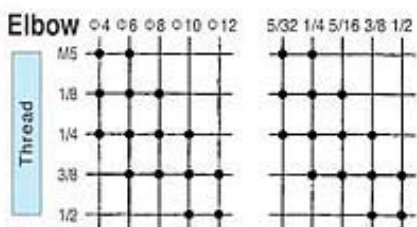

SQC Straight (Male)

SQD Branch Tee

SQG Straight (Female)

SQU Branch Y

SQL Elbow 90°

SQM Branch Double Y

SQSL Long Elbow

SQH Union Straight

SQMH Bulkhead Union-M (Brass)

SQMH Bulkhead Union-P (Plastic)

SQT Branch Tee

SQE Union Tee

SQY Union Y

SQV Union L

SQX Cross

SQLH L Partition Fitting

SQF Union

SPG Plug

SQW Branch Union Double Y

SPP Nipple

SQZ Universal Elbow

SPF Different Diam Nipple

SQP Female Universal Elbow

SQHJ Nipple Fitting

SQLJ Nipple Elbow Fitting

SQEG Union Tee Pressure Gauge

SQRC Straight Check Fitting

QSC Speed Control

SQRH Union Straight Check Fitting

QSN Speed Control

SQCG Pressure Gauge

QHV Hand Valve