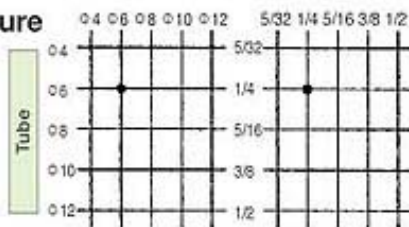

SQMG Bulkhead Pressure Gauge