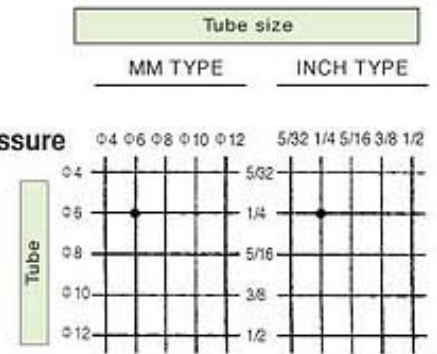

SQF Union

SPG Plug

SQW Branch Union Double Y

SPP Nipple

SQZ Universal Elbow

SPF Different Diam Nipple

SQP Female Universal Elbow

SQHJ Nipple Fitting

SQLJ Nipple Elbow Fitting

SQEG Union Tee Pressure Gauge

SQRC Straight Check Fitting

QSC Speed Control

SQRH Union Straight Check Fitting

QSN Speed Control

SQCG Pressure Gauge

QHV Hand Valve