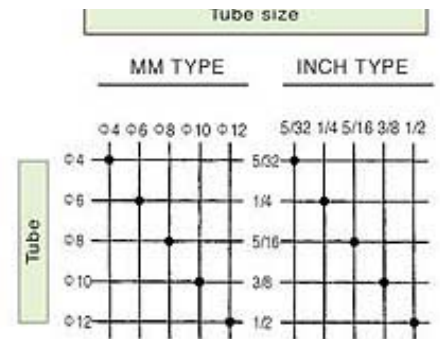

SQC Straight (Male)

SQD Branch Tee

SQG Straight (Female)

SQU Branch Y

SQL Elbow 90°

SQM Branch Double Y

SQSL Long Elbow

SQH Union Straight

SQMH Bulkhead Union-M (Brass)

SQMH Bulkhead Union-P (Plastic)

SQT Branch Tee

SQE Union Tee

SQY Union Y

SQV Union L

SQX Cross

SQLH L Partition Fitting