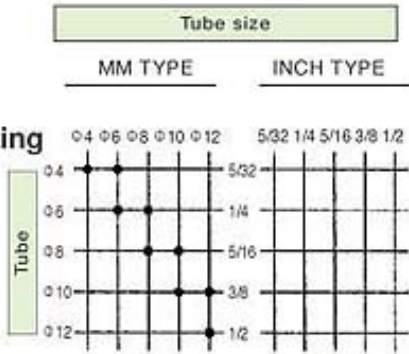

SQF Union

SPG Plug

SQW Branch Union Double Y

SPP Nipple

SQZ Universal Elbow

SPF Different Diam Nipple

SQP Female Universal Elbow

SQHJ Nipple Fitting

SQLJ Nipple Elbow Fitting

SQEG Union Tee Pressure Gauge

SQRC Straight Check Fitting

QSC Speed Control

SQRH Union Straight Check Fitting

QSN Speed Control

SQCG Pressure Gauge

QHV Hand Valve