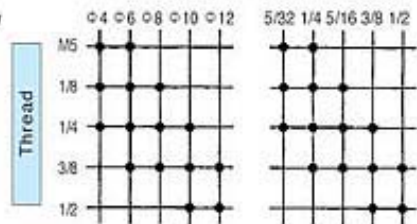

SQC Straight (Male)

SQD Branch Tee

SQG Straight (Female)

SQU Branch Y

SQL Elbow 90°

SQM Branch Double Y

SQSL Long Elbow

SQH Union Straight

SQMH Bulkhead Union-M (Brass)

SQMH Bulkhead Union-P (Plastic)

SQT Branch Tee

SQE Union Tee

SQY Union Y

SQV Union L

SQX Cross

SQLH L Partition Fitting

SQF Union

SPG Plug

SQW Branch Union Double Y

SPP Nipple

SQZ Universal Elbow

SPF Different Diam Nipple

SQP Female Universal Elbow

SQHJ Nipple Fitting

SQLJ Nipple Elbow Fitting

SQEG Union Tee Pressure Gauge

SQRC Straight Check Fitting

QSC Speed Control

SQRH Union Straight Check Fitting

QSN Speed Control

SQCG Pressure Gauge

QHV Hand Valve