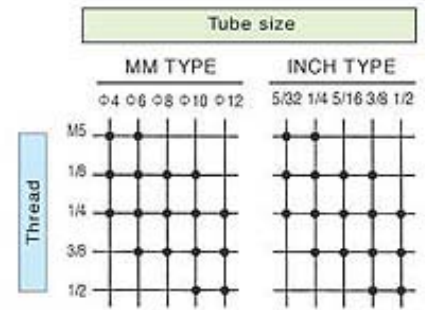

SQC Straight (Male)

SQD Branch Tee

SQG Straight (Female)

SQU Branch Y

SQL Elbow 90°

SQM Branch Double Y

SQSL Long Elbow

SQH Union Straight

SQMH Bulkhead Union-M (Brass)

SQMH Bulkhead Union-P (Plastic)

SQT Branch Tee

SQE Union Tee

SQY Union Y

SQV Union L

SQX Cross

SQLH L Partition Fitting