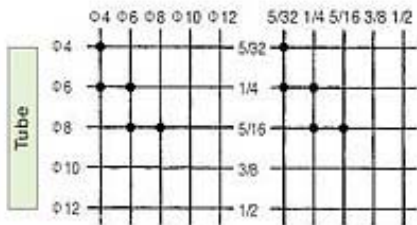

SQY Union Y

SQV Union L

SQX Cross

SQLH L Partition Fitting

SQF Union

SPG Plug

SQW Branch Union Double Y

SPP Nipple

SQZ Universal Elbow

SPF Different Diam Nipple

SQP Female Universal Elbow

SQHJ Nipple Fitting