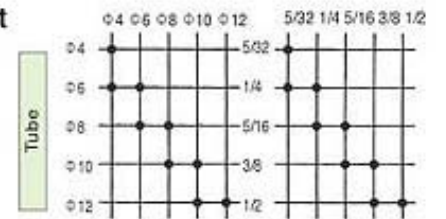

SQC Straight (Male)

SQD Branch Tee

SQG Straight (Female)

SQU Branch Y

SQL Elbow 90°

SQM Branch Double Y

SQSL Long Elbow

SQH Union Straight

SQMH Bulkhead Union-M (Brass)

SQMH Bulkhead Union-P (Plastic)

SQT Branch Tee

SQE Union Tee

SQY Union Y

SQV Union L

SQX Cross

SQLH L Partition Fitting