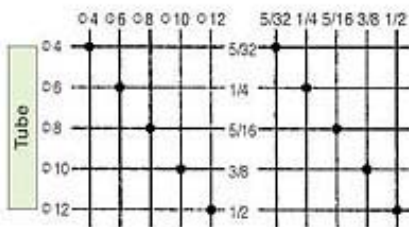

SQLJ Nipple Elbow Fitting

SQEG Union Tee Pressure Gauge

SQRC Straight Check Fitting

QSC Speed Control

SQRH Union Straight Check Fitting

QSN Speed Control

SQCG Pressure Gauge

QHV Hand Valve