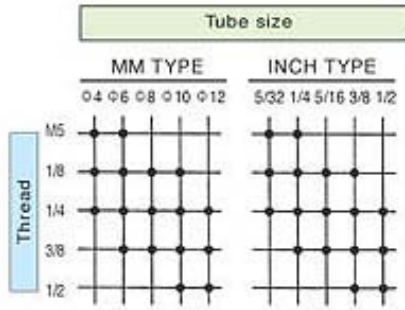

SQC Straight (Male)

SQD Branch Tee

SQG Straight (Female)

SQU Branch Y

SQL Elbow 90°

SQM Branch Double Y

SQSL Long Elbow

SQH Union Straight

SQMH Bulkhead Union-M (Brass)

SQMH Bulkhead Union-P (Plastic)

SQT Branch Tee

SQE Union Tee

SQY Union Y

SQV Union L

SQX Cross

SQLH L Partition Fitting