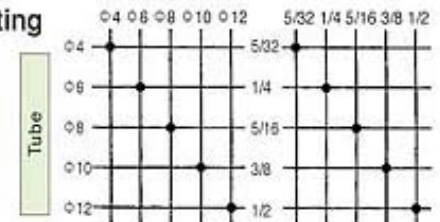

SQC Straight (Male)

SQD Branch Tee

SQG Straight (Female)

SQU Branch Y

SQL Elbow 90°

SQM Branch Double Y

SQSL Long Elbow

SQH Union Straight

SQMH Bulkhead Union-M (Brass)

SQMH Bulkhead Union-P (Plastic)

SQT Branch Tee

SQE Union Tee

SQY Union Y

SQV Union L

SQX Cross

SQLH L Partition Fitting