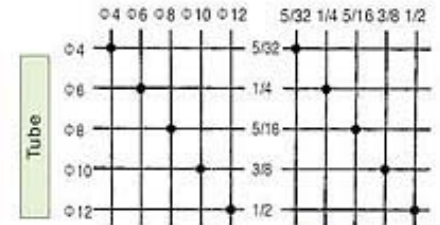

SQY Union Y

SQV Union L

SQX Cross

SQLH L Partition Fitting

SQF Union

SPG Plug

SQW Branch Union Double Y

SPP Nipple

SQZ Universal Elbow

SPF Different Diam Nipple

SQP Female Universal Elbow

SQHJ Nipple Fitting