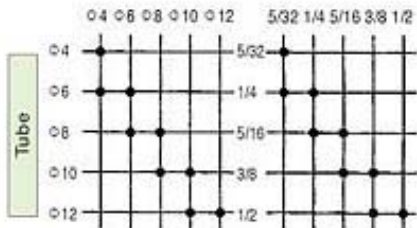

SQC Straight (Male)

SQD Branch Tee

SQG Straight (Female)

SQU Branch Y

SQL Elbow 90°

SQM Branch Double Y

SQSL Long Elbow

SQH Union Straight

SQMH Bulkhead Union-M (Brass)

SQMH Bulkhead Union-P (Plastic)

SQT Branch Tee

SQE Union Tee

SQY Union Y

SQV Union L

SQX Cross

SQLH L Partition Fitting